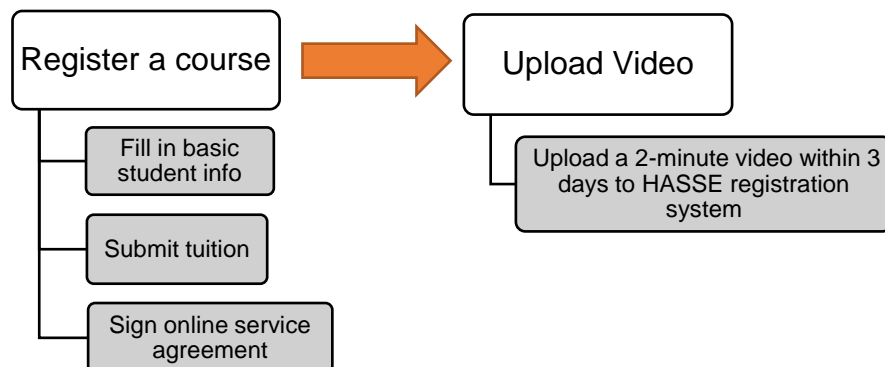

2020 HASSE Rocketworkz Online: *Go Beyond* Registration Process

- 【Tuition includes】 The material fee and official HASSE certificate

- **Enrollment cap : 50 students**

If the enrollment is over the cap, admission will be based on the timestamp of the submitted videos.

- **Online course requirement**

- Stable internet connection with access to online webinar

Video Conferencing

- Mac or Windows PC

- WebCam

- OpenRocket Simulator

Topic	Registration Link	Registration Process
Online applications only		<u>ivicon.io/UKNE1</u> 1. Fill in basic student information 2. Submit the tuition in the full amount 3. Sign an online service agreement 4. Upload a 2-minute video within 3 days to HASSE registration system 1) Be creative and make sure you are in the video. 2) Introduce yourself, tell us about your hobbies/interests, your experience(s) in rocketry, and 5 reasons why do you want to join this program. 3) Save your video in MP4/MOV format, and the size should not exceed 300MB. 5. Once the registration is completed, further course notifications will be announced through email before the course starts

All communications and notifications will be sent through email.

Please ensure the student email provided is valid.

Registration Process:

Course Briefing

5/2 (Sat)

Student attendance is mandatory

- Further inquiry: HASSE service@thehasse.org